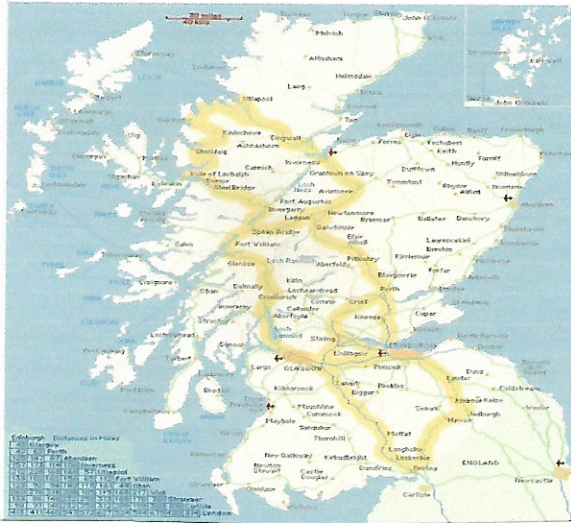

## SCOTLAND

7 Day Guided Tour August 12, 2021 Cost: \$2150 (Double)

*Airfare is not included with the Trip*

Additional amount of Gratuity/Tips when 2021 Brochure is Published

Includes: All Lodging; Round Trip transfers to and from Airport; Bus Tour; Tour Guide and Local Experts; Meals included (6 Breakfasts and 3 Dinners); Welcome Reception

Tour:  
Edinburgh  
Laggan  
Armadale  
Maldig  
Glasgow  
Stirling  
Kinlochard

St. Andrew  
Pitlochry  
Scotland Highlands  
Loch Ness  
Donan Castle  
Isle of Skye  
Glencoe  
Glasgow  
Stirling Castle